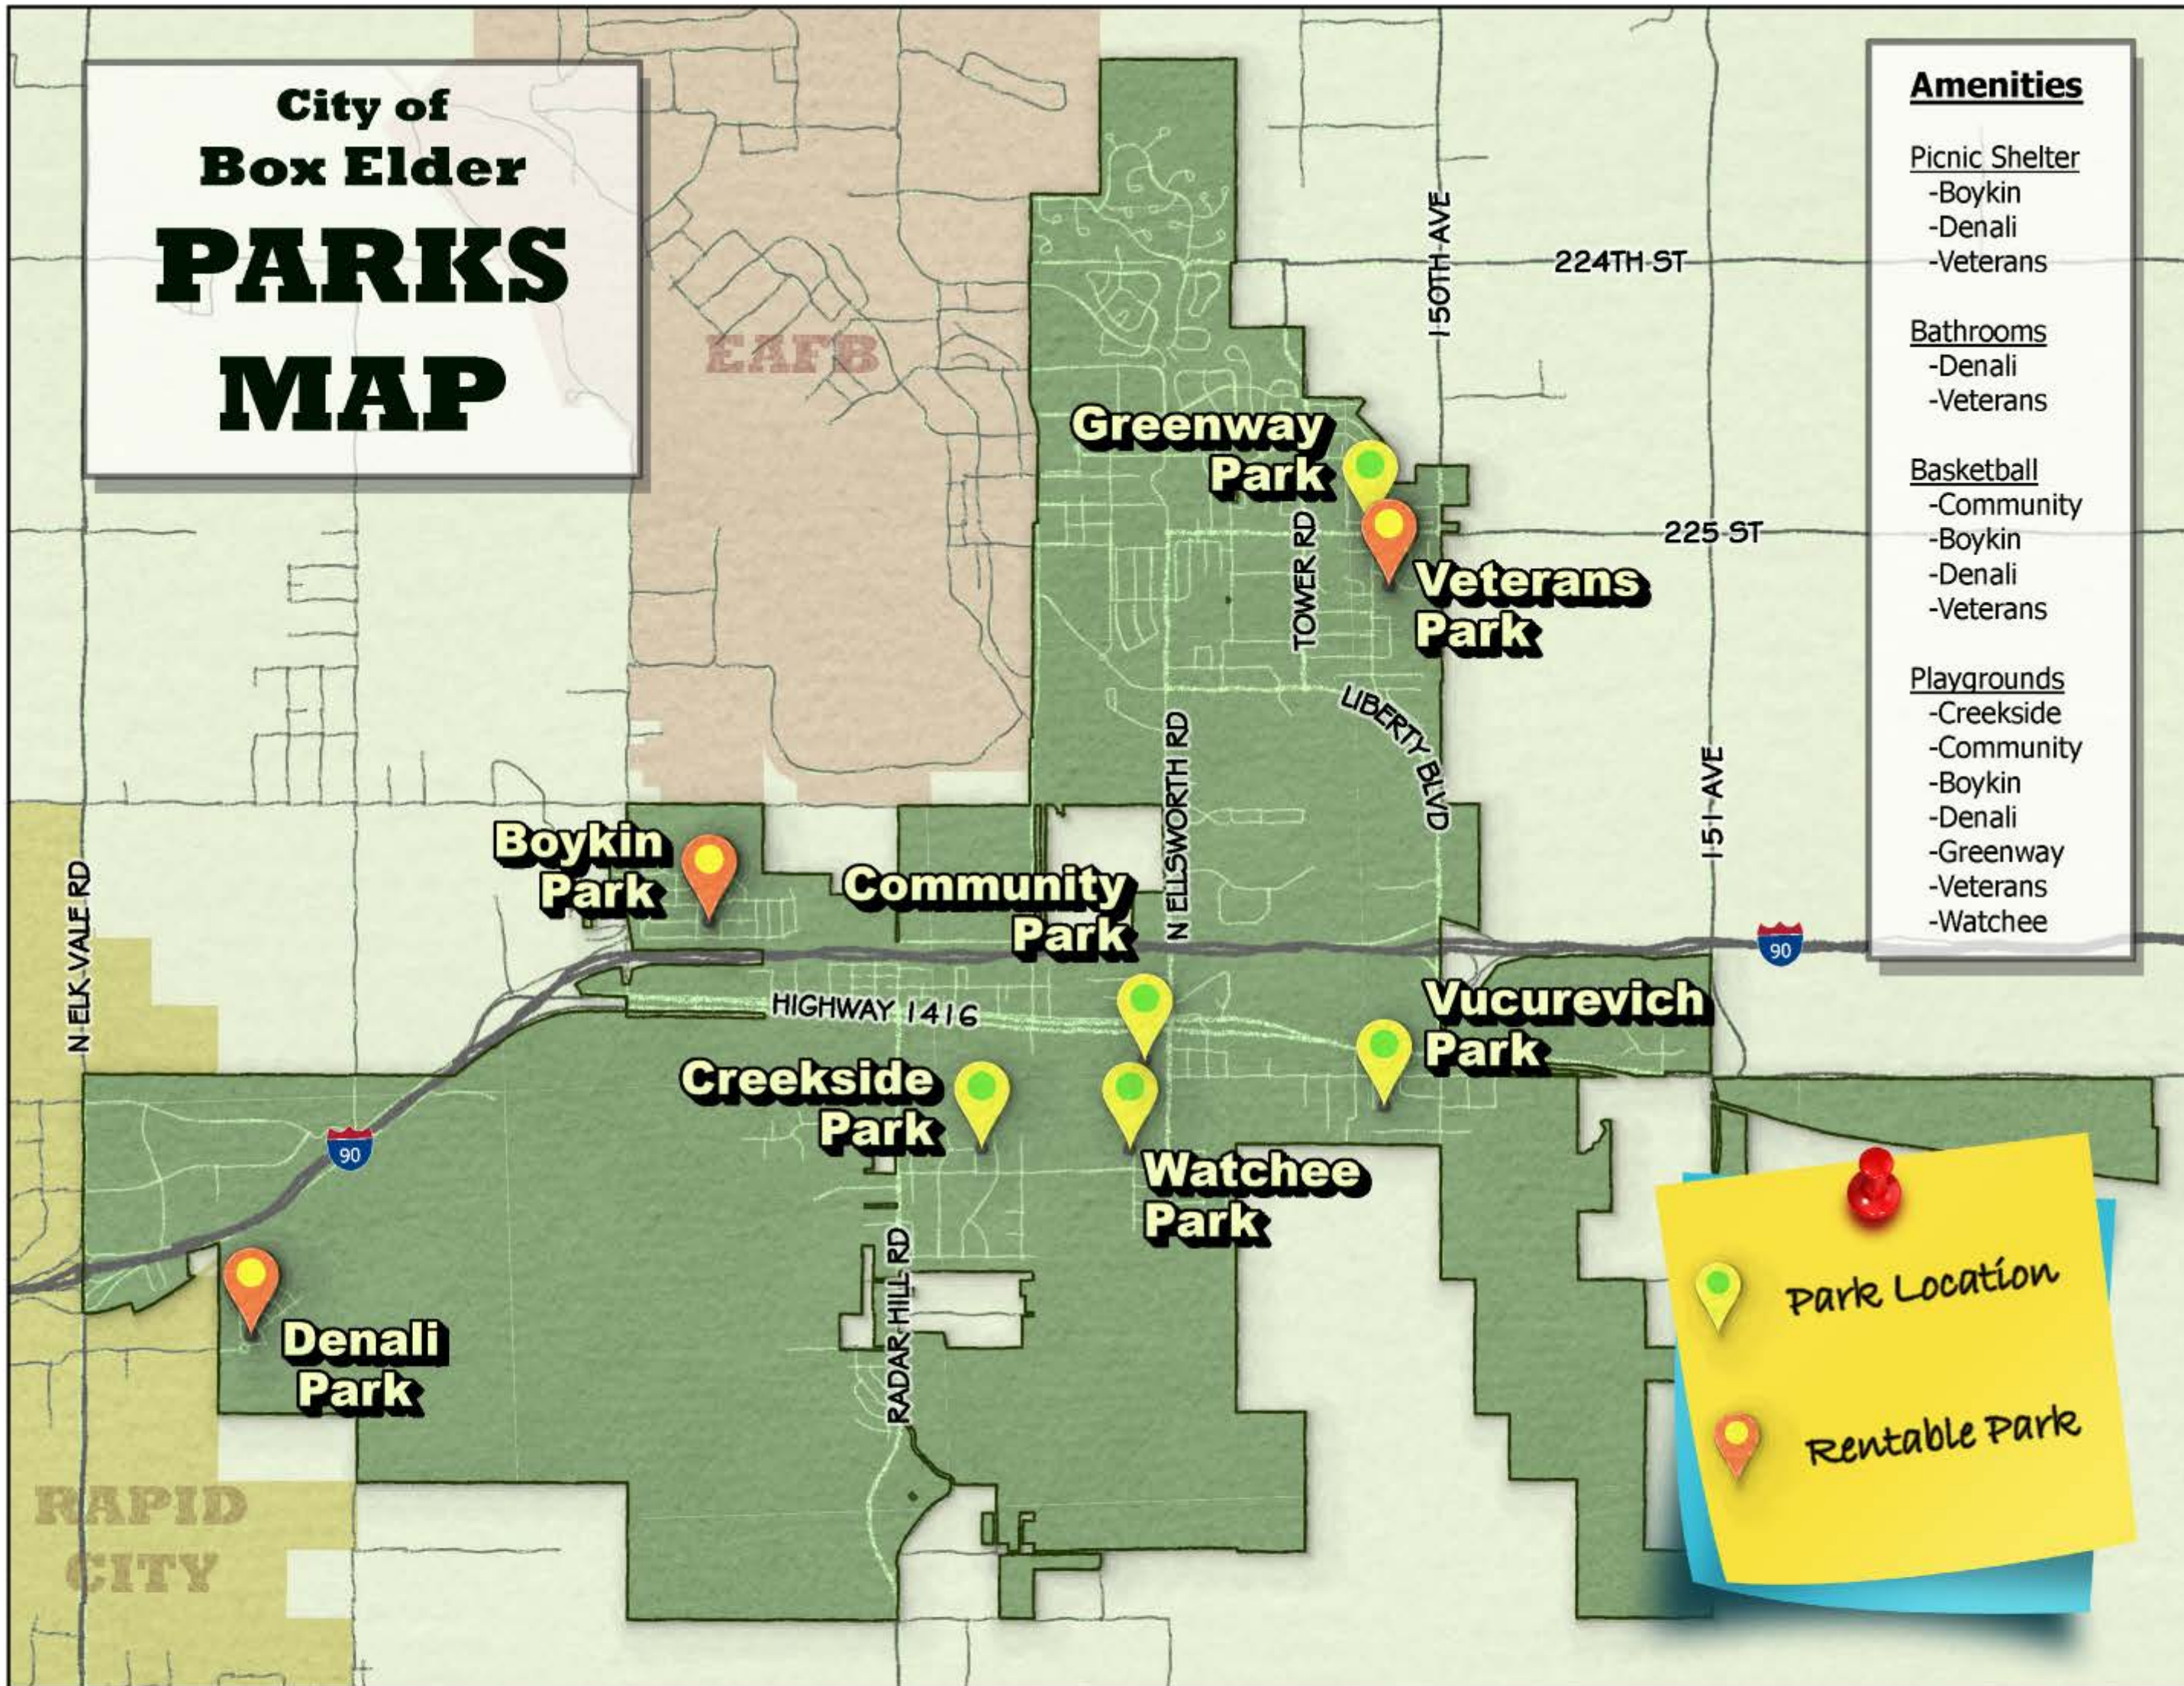

City of Box Elder PARKS MAP

- ### Amenities
- Picnic Shelter
 - Boykin
 - Denali
 - Veterans
 - Bathrooms
 - Denali
 - Veterans
 - Basketball
 - Community
 - Boykin
 - Denali
 - Veterans
 - Playgrounds
 - Creekside
 - Community
 - Boykin
 - Denali
 - Greenway
 - Veterans
 - Watchee